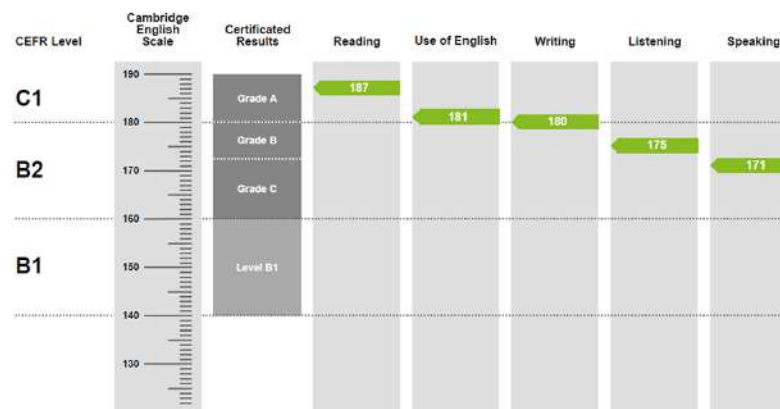

The First Certificate in English (FCE) is an examination targeted at Level B2 in the Council of Europe's Common European Framework of Reference.

Candidates achieving Grade A (between 180 and 190 on the Cambridge English Scale) receive the First Certificate in English stating that they have demonstrated ability at Level C1. Candidates achieving Grade B or Grade C (between 160 and 179 on the Cambridge English Scale) receive the First Certificate in English at Level B2.

Cambridge English Language Assessment examination results can be quickly and securely verified online at:
www.cambridgeenglish.org/verifiers

THIS IS NOT A CERTIFICATE

Results	Score
Pass at Grade A	180 – 190
Pass at Grade B	173 – 179
Pass at Grade C	160 – 172
Level B1	140 – 159

Candidates taking the First Certificate in English scoring between 122 and 139 on the Cambridge English Scale do not receive a certificate.

Cambridge English Scale scores below 122 are not reported for the First Certificate in English.

Other

X - the candidate was absent from part of the examination
Z - the candidate was absent from all parts of the examination
Pending - a result cannot be issued at present, but will follow in due course
Withheld - the candidate should contact their centre for information
Exempt - the candidate was not required to sit this part of the examination