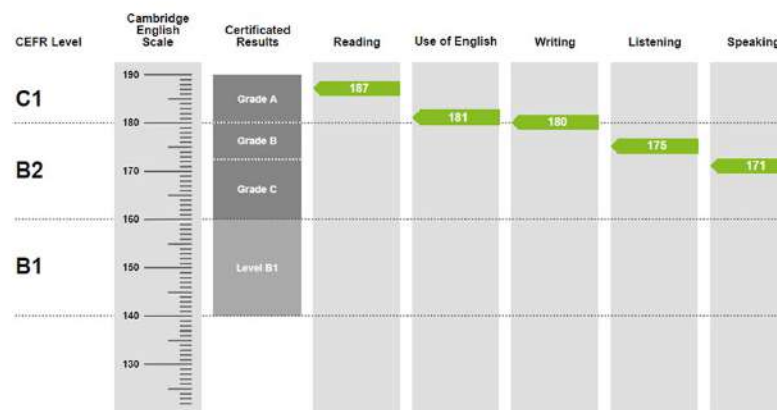

The First Certificate in English (FCE) is an examination targeted at Level B2 in the Council of Europe's Common European Framework of Reference.

Candidates achieving Grade A (between 180 and 190 on the Cambridge English Scale) receive the First Certificate in English stating that they have demonstrated ability at Level C1. Candidates achieving Grade B or Grade C (between 160 and 179 on the Cambridge English Scale) receive the First Certificate in English at Level B2.

Cambridge English Language Assessment examination results can be quickly and securely verified online at:
www.cambridgeenglish.org/verifiers

THIS IS NOT A CERTIFICATE

Results	Score
Pass at Grade A	180 – 190
Pass at Grade B	173 – 179
Pass at Grade C	160 – 172
Level B1	140 – 159

Candidates taking the First Certificate in English scoring between 122 and 139 on the Cambridge English Scale do not receive a certificate.

Cambridge English Scale scores below 122 are not reported for the First Certificate in English.

Other

X - the candidate was absent from part of the examination
Z - the candidate was absent from all parts of the examination
Pending - a result cannot be issued at present, but will follow in due course
Withheld - the candidate should contact their centre for information
Exempt - the candidate was not required to sit this part of the examination