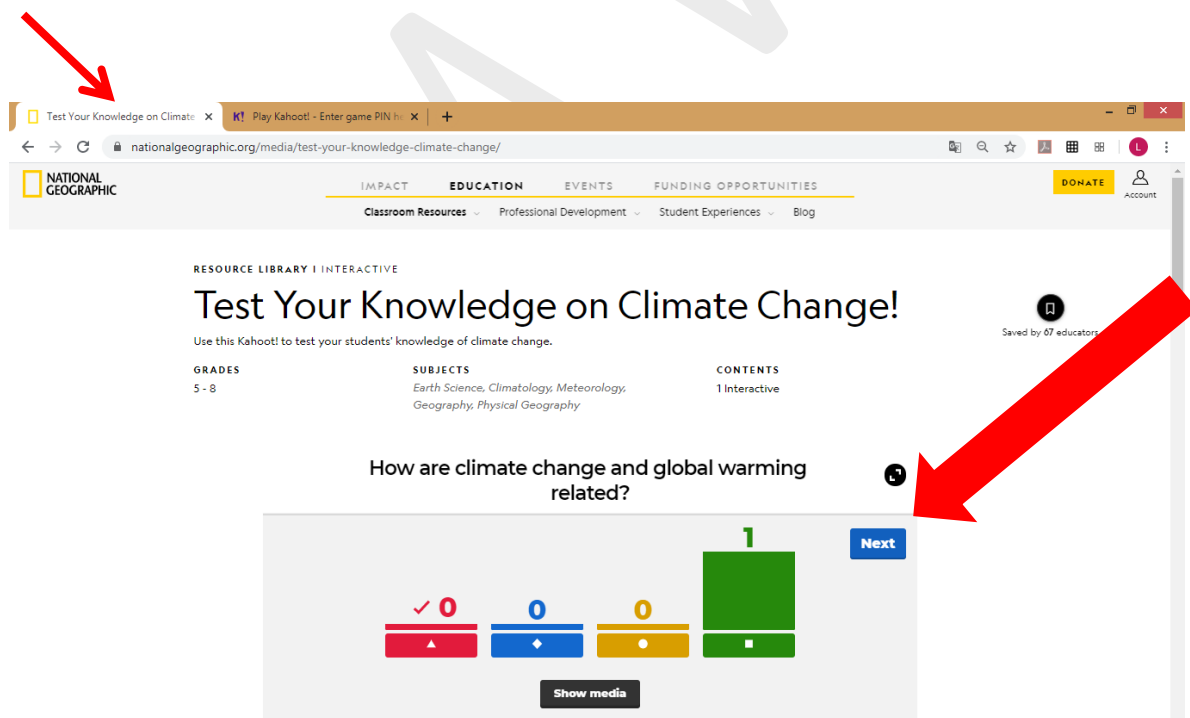

RESOURCE LIBRARY | INTERACTIVE

Test Your Knowledge on Climate Change!

Use this Kahoot! to test your students' knowledge of climate change.

GRADES
5 - 8

SUBJECTS
*Earth Science, Climatology, Meteorology,
Geography, Physical Geography*

7- Go to the first page and click on start

8- The, it will appear the question with the possible solutions.

9- To answer, you have to go to the second page. The one of kahoot.it

10- Then go to the first page and click on next (the second question will appear, the third...)