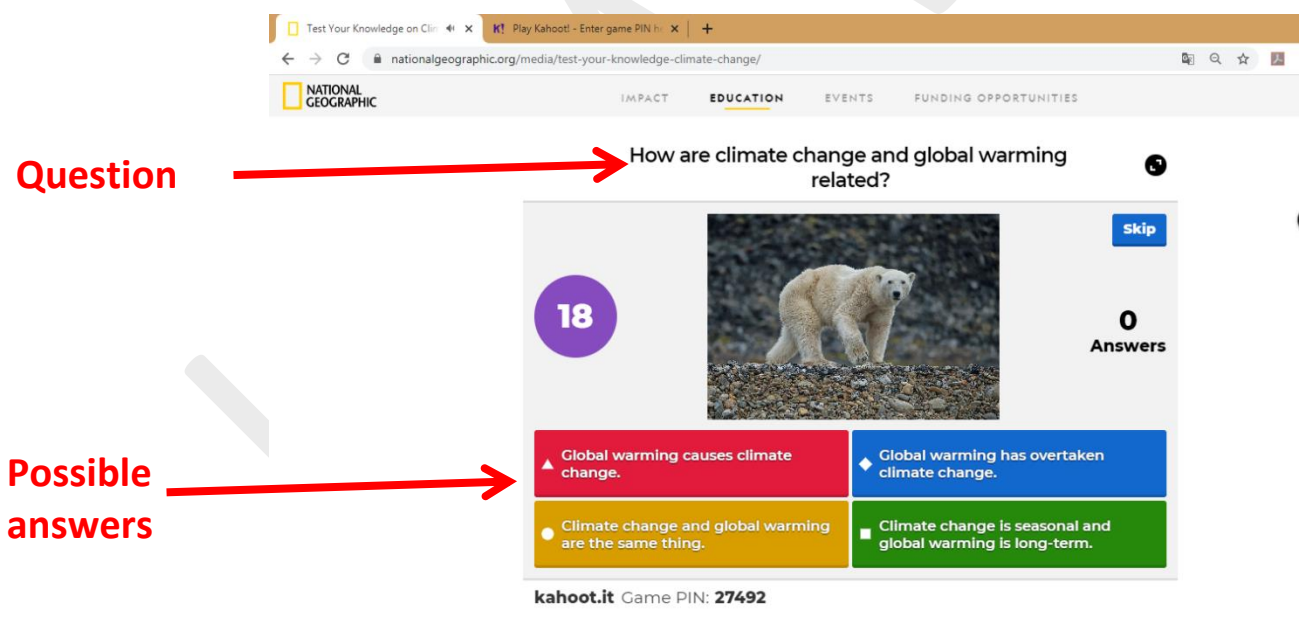

8- The, it will appear the question with the possible solutions.