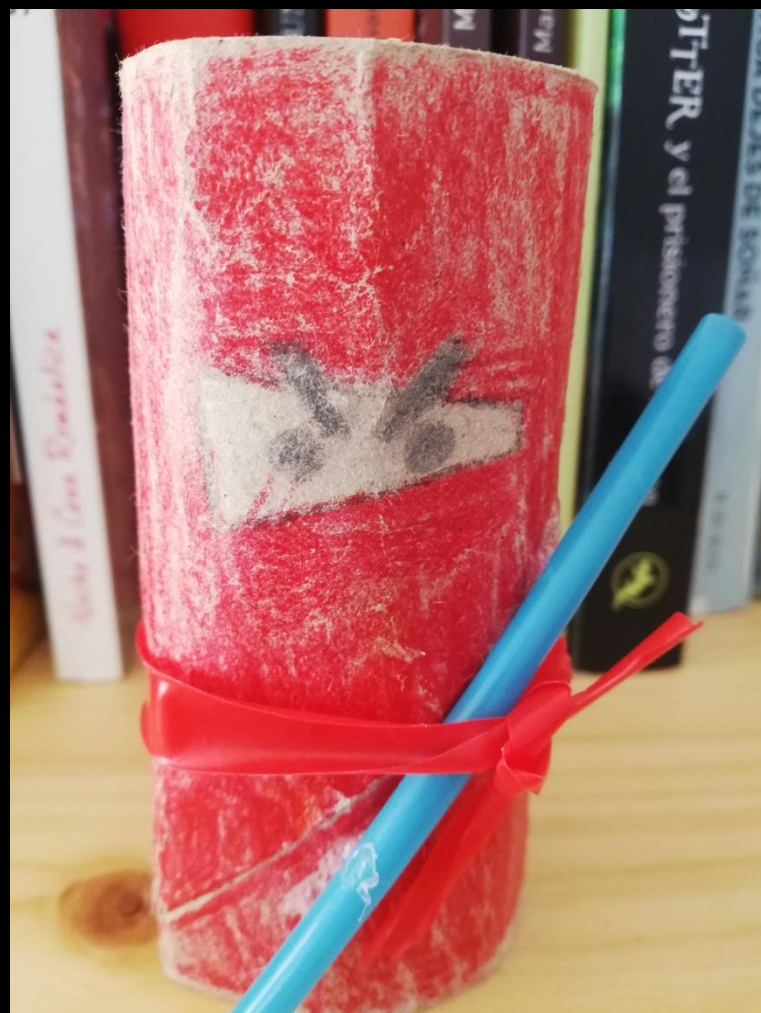

The background of the slide features a close-up of several paint tubes in various colors (yellow, red, green, white) with their caps removed, resting on a surface covered in vibrant, abstract paint splatters and textures. The colors range from bright pinks and oranges to deep blues and greens, creating a rich, artistic atmosphere.

Treballs de plàstica amb el rotllo de
cartró del WC
3rA

Martí

Marti

NOAH

ÀLEX

BIEL GONZÁLEZ

BIEL SÁNCHEZ

ALEJANDRA